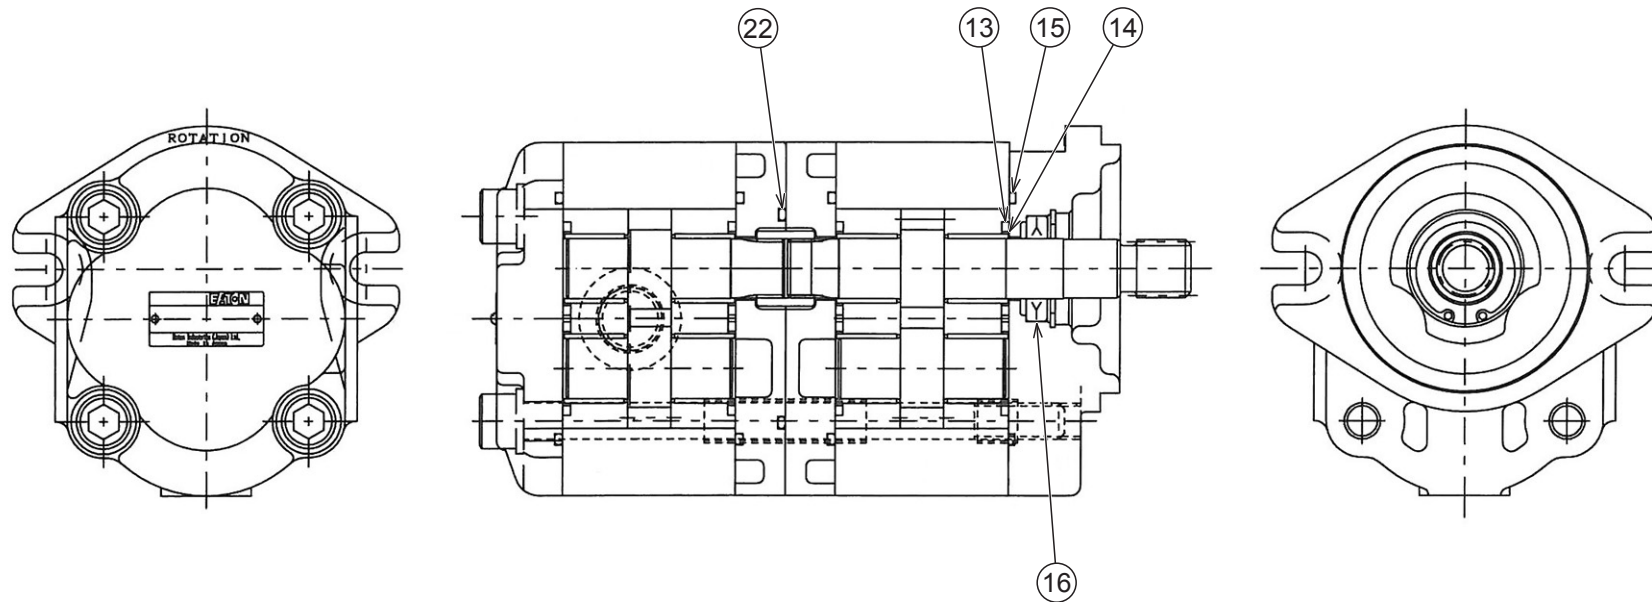

K3252000090

PUMP, GEAR PBB22RK514

Cat No	Code No	Parts Name	Qty Unit	Remarks
	Y62-10313	SEAL KIT, GEAR PUMP	1	

Y62-10313 SEAL KIT Breakdown

Cat No	Parts Name	Qty Unit	Remarks
13	BALANCE SEAL	4	
14	BACK UP SEAL	4	
15	O-RING	4	
16	OIL SEAL	1	
22	O-RING	1	