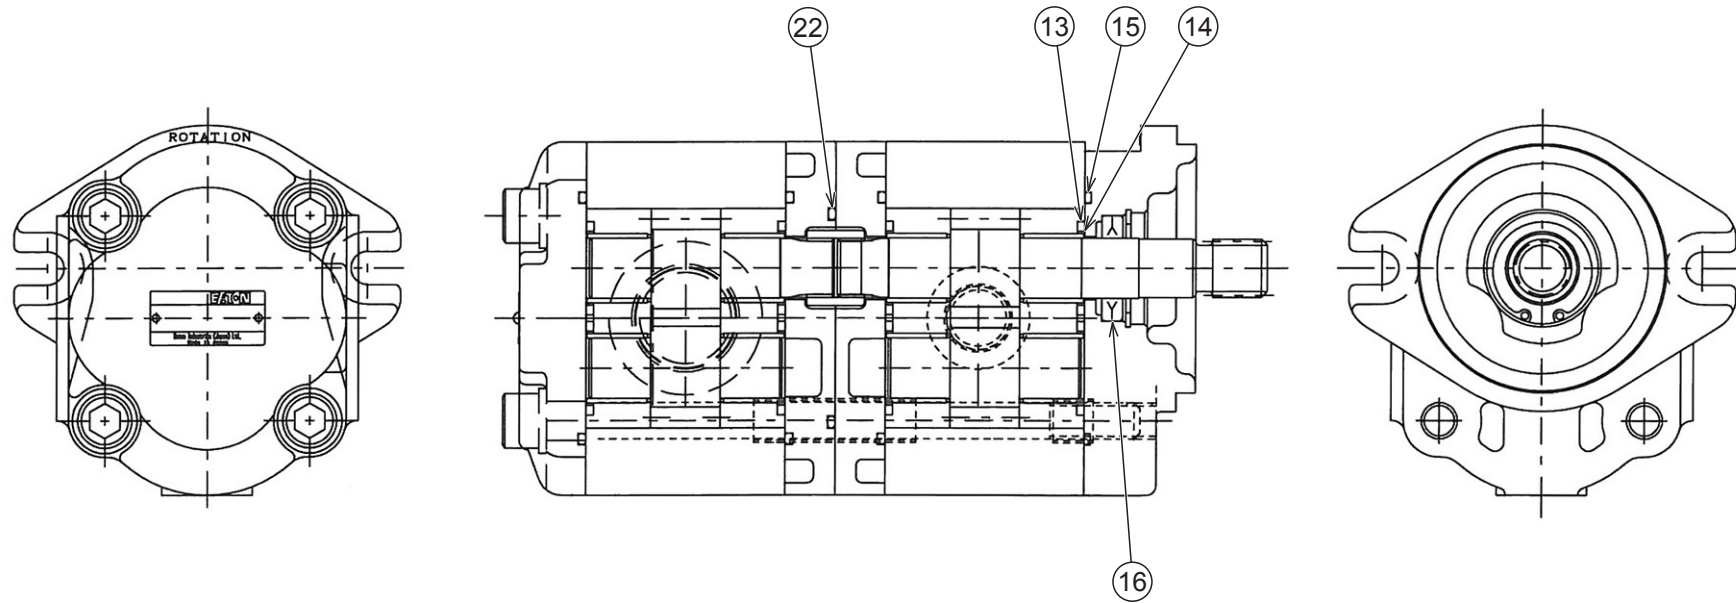

K3252000100

PUMP, GEAR PBB44RK

Cat No	Code No	Parts Name	Qty Unit	Remarks
	Y62-10313	SEAL KIT, GEAR PUMP	1	

Y62-10313 SEAL KIT Breakdown

Cat No	Parts Name	Qty Unit	Remarks
13	BALANCE SEAL	4	
14	BACK UP SEAL	4	
15	O-RING	4	
16	OIL SEAL	1	
22	O-RING	1	