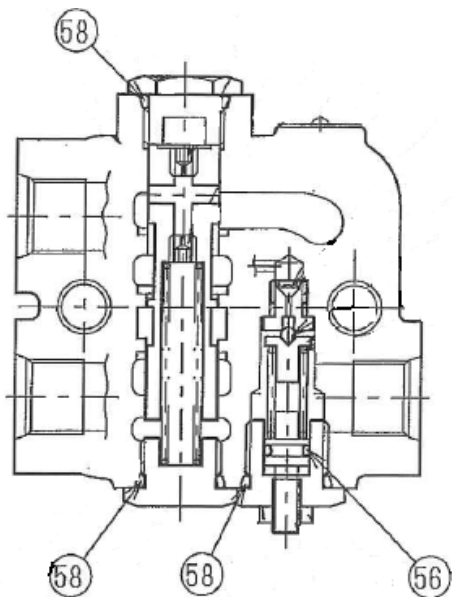

K3294000120

STEERING CNTL UNIT, ORBITROL LC-D1-E

C-C断面

YBK0039A SEAL KIT, ORBITROL LB-D1-A Breakdown

Cat No	Parts Name	Qty	Unit	Remarks
56	O-RING	1		
58	O-RING	3		
66	O-RING	4		
67	O-RING	1		

*Single Item Unavailable

YBA0271 A SEAL KIT, ORBITROL UA-B4-D Breakdown

Cat No	Parts Name	Qty	Unit	Remarks
18	O-RING	1		
19	SEAL, OIL	1		
20	SEAL, DUST	1		
23	O-RING	2		
24	O-RING	1		

*Single Item Unavailable

Y64009 SEAL KIT, BEARING KIT, NEEDLE Breakdown

Cat No	Parts Name	Qty	Unit	Remarks
16	BEARING, RACE	2		
17	THRUST NEEDLE	1		

*Single Item Unavailable