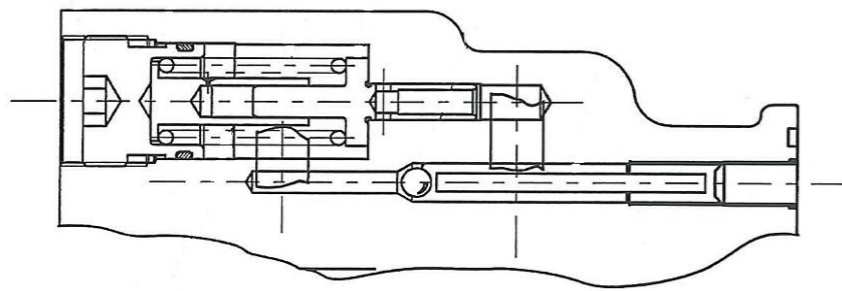

K3294000130

STEERING CNTL UNIT, ORBITROL RU074

YBM0063A SEAL KIT, ORBITROL RU074 Breakdown

Cat No	Parts Name	Qty	Unit	Remarks
12	OIL SEAL	1		
13	DUST SEAL	1		
22	O-RING	3		
28	O-RING	1		

*Single Item Unavailable

C-C CROSS SECTION