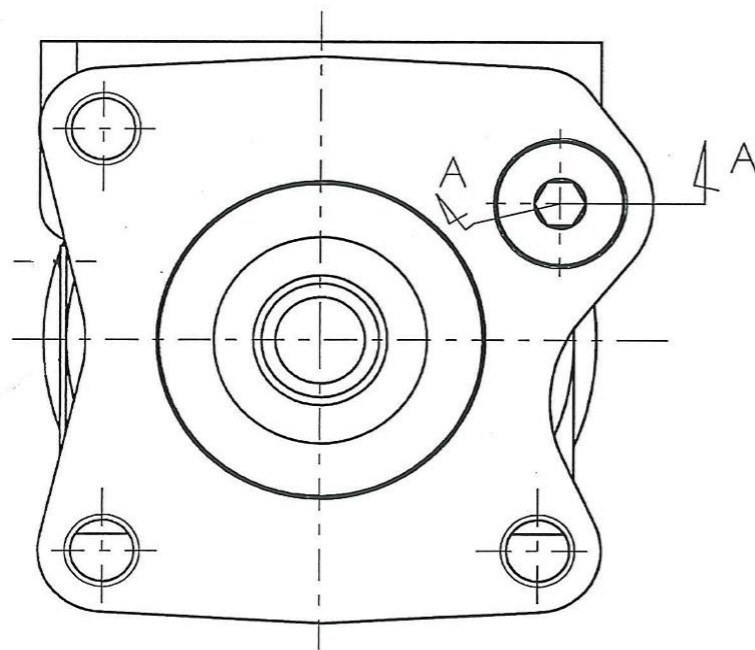

K3294000130

STEERING CNTL UNIT, ORBITROL RU074

YBM0063A SEAL KIT, ORBITROL RU074 Breakdown

Cat No	Parts Name	Qty	Unit	Remarks
12	OIL SEAL	1		
13	DUST SEAL	1		
22	O-RING	3		
28	O-RING	1		

*Single Item Unavailable

C-C CROSS SECTION