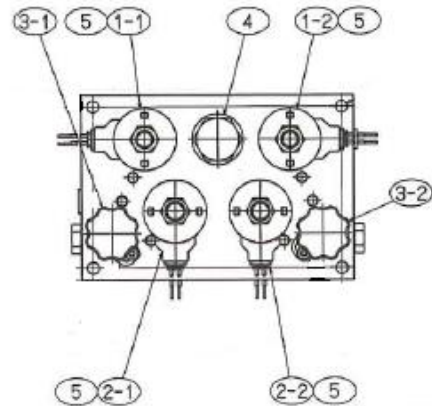

CatNo.	Code No	Parts Name	Qty	Remark
1	YZSV1040A0N00	VALVE,SOLENOID	2	
	YZ4305712	COIL	4	
5	YZ7004400	COIL NUT	2	FOR SV10-40A
	YZ48889625	SEAL KIT, JSK10-4N-MMM SOLENOID VALVE	2	FOR SV10-40A
2	YZSVRV1026C0N00	VALEVE,RELIEF ELECTRIC	2	
	YZ4540566	COIL NUT	2	FOR SVRV10-26
	YZ40078945	SEAL KIT, SK10-2N-T/B	2	FOR SVRV10-26
3	YZFR10-39E-0-N	REGULATOR, FLOW FOR SOLENOID VALVE YHFD-0078	2	
	YZ48889624	SEAL KIT, SK10-3N-MM (HF)	2	FOR FR10-39E
4	YZCV12200N60	VALVE, CHECK	1	
	YZSK12-2N-T	SEAL KIT	1	FOR CV12-20
7	YZ4160380-2B	PLUG	2	
8	YZ6103004	PLUG	1	
9	YZ6103006	PLUG	1	