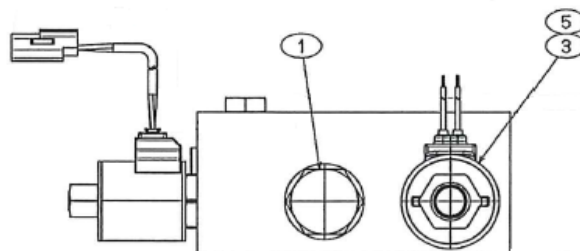

K3313000640

VALVE COMP, SOLENOID HF78445-12

Cat No.	Part No.	Description	Qty	Remark
1	YFD56-450N86	FLOW DIVIDER	1	
2	YZSV12230N00	VALVE, SOLENOID	2	
3	YZSV12250N00	VALVE, SOLENOID	1	
4	YZ4323502	COIL	2	12EL (10 SIZE)
5	YZ4323504	COIL	1	12EL (12 SIZE)