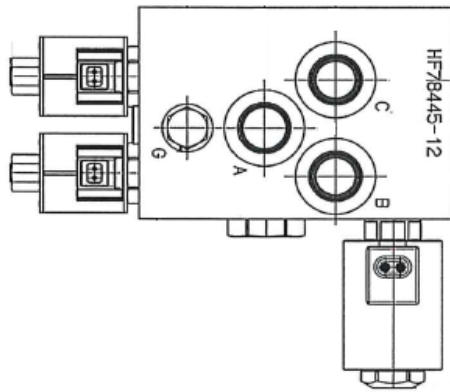

K3313000640

VALVE COMP, SOLENOID HF78445-12

Cat No.	Part No.	Description	Qty	Remark
1	YFD56-450N86	FLOW DIVIDER	1	
2	YZSV12230N00	VALVE, SOLENOID	2	
3	YZSV12250N00	VALVE, SOLENOID	1	
4	YZ4323502	COIL	2	12EL (10 SIZE)
5	YZ4323504	COIL	1	12EL (12 SIZE)