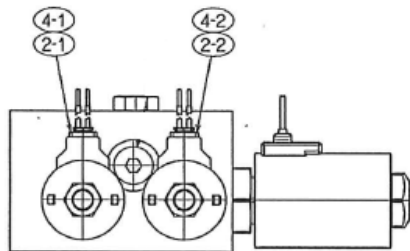

K3313000640

VALVE COMP, SOLENOID HF78445-12

Cat No.	Part No.	Description	Qty	Remark
1	YFD56-450N86	FLOW DIVIDER	1	
2	YZSV12230N00	VALVE, SOLENOID	2	
3	YZSV12250N00	VALVE, SOLENOID	1	
4	YZ4323502	COIL	2	12EL (10 SIZE)
5	YZ4323504	COIL	1	12EL (12 SIZE)