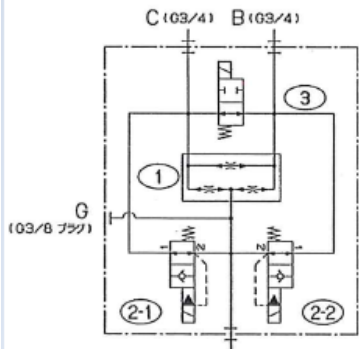

K3313000640

VALVE COMP, SOLENOID HF78445-12

Cat No.	Part No.	Description	Qty	Remark
1	YFD56-450N86	FLOW DIVIDER	1	
2	YZSV12230N00	VALVE, SOLENOID	2	
3	YZSV12250N00	VALVE, SOLENOID	1	
4	YZ4323502	COIL	2	12EL (10 SIZE)
5	YZ4323504	COIL	1	12EL (12 SIZE)