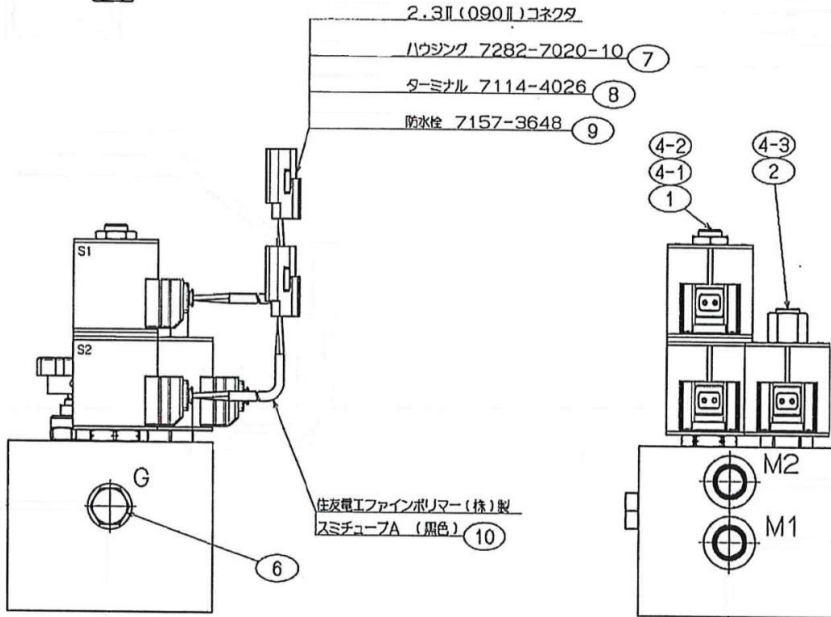

K3313000660

VALVE COMP, SOLENOID HF81978-13

Cat No.	Part No.	Description	Qty	Remark
1	YZHSV1047D0U00	VALVE, SOLENOID	1	
2	YZSVRV1026C0N00	VALEVE,RELIEF ELECTRIC	1	
3	YZFR10-39E-0-N	REGULATOR, FLOW FOR SOLENOID VALVE YHFD-0078	1	
4	YZ4306712	COIL	3	12EL(10 SIZE)
6	YZ4160380-2B	PLUG	1	
7	YBH40041606	HOUSING	3	
8	YBH40041607	TERMINAL	6	
9	YBH40041608	PLUG, WATER-PROOF	6	
10	YBH40030138	TUBE, PROTECTION	3	