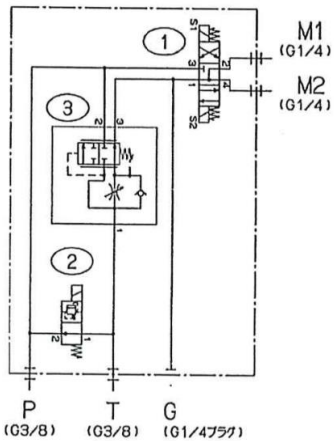

K3313000660

VALVE COMP, SOLENOID HF81978-13

Cat No.	Part No.	Description	Qty	Remark
1	YZHSV1047D0U00	VALVE, SOLENOID	1	
2	YZSVRV1026C0N00	VALEVE,RELIEF ELECTRIC	1	
3	YZFR10-39E-0-N	REGULATOR, FLOW FOR SOLENOID VALVE YHFD-0078	1	
4	YZ4306712	COIL	3	12EL(10 SIZE)
6	YZ4160380-2B	PLUG	1	
7	YBH40041606	HOUSING	3	
8	YBH40041607	TERMINAL	6	
9	YBH40041608	PLUG, WATER-PROOF	6	
10	YBH40030138	TUBE, PROTECTION	3	