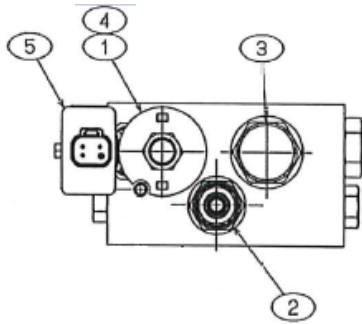

K3313000700

VALVE COMP, SOLENOID HF87276-13

Cat No.	Part No.	Description	Qty	Remark
1	YZTS1026A0N00	VALVE, PROPORTIONAL ELECTROMAGNETIC	1	
2	RVD5020A0N15M60	VALVE, RELIEF	1	
3	YZPD1232050N300	VALVE, DIRECTION SELECTOR	1	
4	YZ4303712	COIL	1	
5	YZETDR-0101A(S)	CONTROLLER, 424840	1	