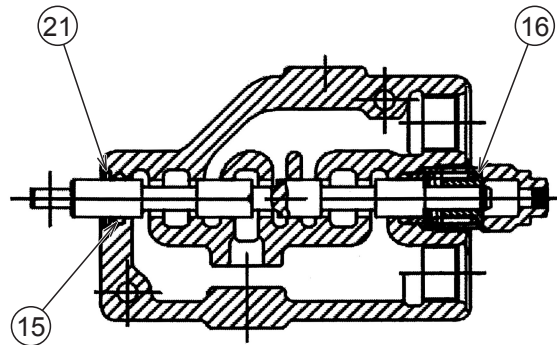

K3321000030

MANIFOLD, CONTROL VALVE

Cat NO	Code No	Parts Name	Qty Unit	Remarks
	K3321000030-1	REPAIR KIT, 31921-927	1	

K3321000030-1 REPAIR KIT Breakdown

Cat NO	Parts Name	Qty Unit	Remarks
2	POPPET ASSY	2	
5	SEAT ASSY	1	
6	PLUG ASSY	1	
7	PLUG ASSY	1	
15	O-RING	1	
16	RETAINING RING	1	
21	WIPER SEAL	1	