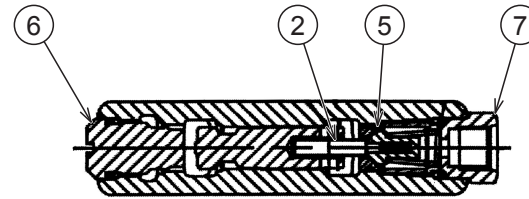

K3321000030

MANIFOLD, CONTROL VALVE

Cat NO	Code No	Parts Name	Qty Unit	Remarks
	K3321000030-1	REPAIR KIT, 31921-927	1	

K3321000030-1 REPAIR KIT Breakdown

Cat NO	Parts Name	Qty Unit	Remarks
2	POPPET ASSY	2	
5	SEAT ASSY	1	
6	PLUG ASSY	1	
7	PLUG ASSY	1	
15	O-RING	1	
16	RETAINING RING	1	
21	WIPER SEAL	1	