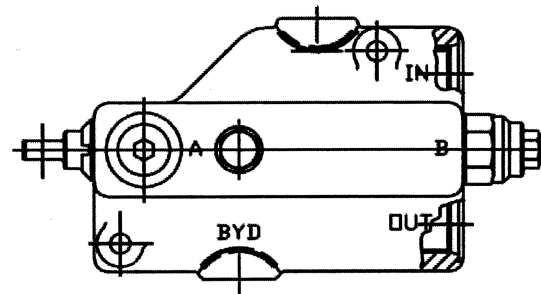

K3321000030

MANIFOLD, CONTROL VALVE

Cat NO	Code No	Parts Name	Qty Unit	Remarks
	K3321000030-1	REPAIR KIT, 31921-927	1	

K3321000030-1 REPAIR KIT Breakdown

Cat NO	Parts Name	Qty Unit	Remarks
2	POPPET ASSY	2	
5	SEAT ASSY	1	
6	PLUG ASSY	1	
7	PLUG ASSY	1	
15	O-RING	1	
16	RETAINING RING	1	
21	WIPER SEAL	1	