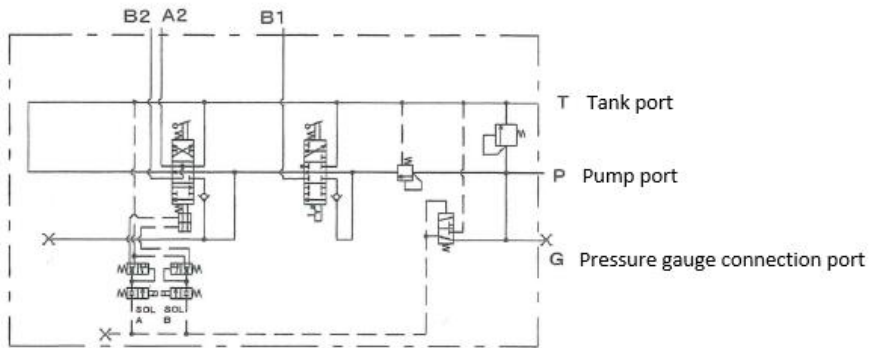

K3304000010

VALVE, STACK SV5A-CC-2042

MARK	CODE NO.	DESCRIPTION	QTY	REMARK
①	C162-NO-0X5	RIVET	2	
②	NSP410	NAME PLATE	1	
③	C142-M10	SPRING WASHER	3	
④	SV10-27-2	NUT	3	
⑤	SV11-15-1G135	TIE ROD	3	L=135
⑥	SV11-005-1C754	INLET COVER ASS'Y	1	
⑦	SV5A-005-HC605	HC BLOCK ASS'Y	1	
⑧	SV11A-055-902D	VALVE CAP SEMI ASS'Y	1	
⑨	SV5-005-1Sb11BN	1Sb BLOCK ASS'Y	1	
⑩	SV5-13	END COVER	1	
⑪	SV5-005-L-F	L BLOCK ASS'Y	1	
⑫	SV5S-200-46	PILOT PIPE ASS'Y	1	
⑬	PPS1/4	W/HEX HOLE PLUG	1	
⑭	SV5-50-4	INTERMEDIATE	1	
⑮	C401-1AXG55	O-RING	1	
⑯	SV5-005-L-E	L BLOCK ASS'Y	1	